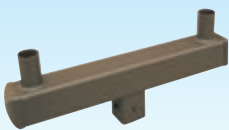

Fit 2 3/8" (P2) Tenons

Single Spoke Bracket
PTSB1SZ

Twin Spoke Bracket, 90° Arms
PTSB290SZ

Twin Spoke Bracket, 180° Arms
PTSB2180SZ

Triple Spoke Bracket, 90° Arms
PTSB390SZ*

Triple Spoke Bracket, 120° Arms
PTSB3120SZ*

Quad Spoke Bracket, 90° Arms
PTSB490SZ*

Pole Tenon Adaptor
PTASUNV

*Non-stock item. Consult factory for lead time.

Bullhorn Brackets for Round or Square Poles:

Fit 2 3/8" (P2) Tenons

180° Double Bullhorn
PRSD180BHZ

120° Triple Bullhorn
PRSTR180BHZ

180° Quad Bullhorn
PRSQ180BHZ

Vertical Tenon Pole Top Fitters:

Fits 4" Straight Square Steel Pole, 4" Vertical Tenons, Fit 2 3/8" (P2) Tenons. Bronze Finish

4" Twin Square Vertical Tenon
PSS4TVTZ