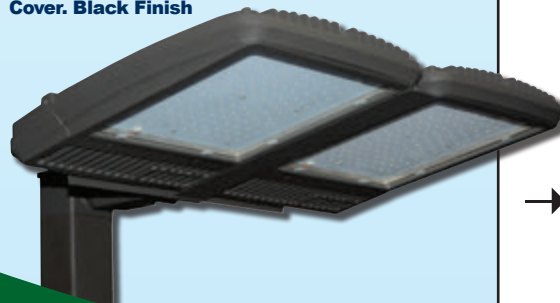

Notes:

1. Steel poles are ASTM-A500 Grade B, maximum yield strength, 46,000 PSI.
2. Aluminum poles are 6063-T6 Alloy.

Architectural Poles for LED Luminaires

PSSS GAUGES

4" Square
• 7 Gauge
• 11 Gauge

5" Square
• 7 Gauge

PSRA GAUGES

4" Round
5mm (0.196")

5" Round
5mm (0.196")

Poles are available in a wide variety of lengths, wall thickness and diameters.

- Two piece square base cover and polycarbonate spring loaded top cover included.
- Poles are provided with reinforced hand-hole and cover.
- Four anchor bolts with leveling nuts and template are provided.
- Pole top tenon selections include 4" high x 2 3/8" or 2 1/2" diameter.
- Poles can be drilled for side mount, polycarbonate plugs included

Straight Square Steel Poles PSSS Series

Shown with "P2" Tenon without Base Cover. Bronze Finish

Straight Round Aluminum Poles PSRA Series

Shown with "P3" Tenon with Base Cover. Black Finish

POLE TOP OPTIONS