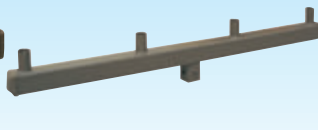

Quad Spoke Bracket, 90° Arms
PTSB490SZ*

Pole Tenon Adaptor
PTASUNV

*Non-stock item. Consult factory for lead time.

Bullhorn Brackets for Round or Square Poles:

Fit 2 3/8" (P2) Tenons

180° Double Bullhorn
PRSD180BHZ

120° Triple Bullhorn
PRSTR180BHZ

180° Quad Bullhorn
PRSQ180BHZ

Vertical Tenon Pole Top Fitters:

Fits 4" Straight Square Steel Pole, 4" Vertical Tenons, Fit 2 3/8" (P2) Tenons. Bronze Finish

4" Twin Square Vertical Tenon
PSS4TVTZ

4" Triple Square Vertical Tenon
PSS4TRVTZ

4" 180° Quad Square Vertical Tenon
PSS4Q180VTZ

4" 90° Quad Square Vertical Tenon
PSS4Q90VTZ

Vertical Tenon Pole Fitters:

Fits 4" Straight Square Steel Pole. Bronze Finish