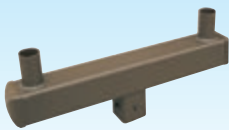

4" Triple Square Vertical Tenon
PSS4TRVTZ

4" 180° Quad Square Vertical Tenon
PSS4Q180VTZ

4" 90° Quad Square Vertical Tenon
PSS4Q90VTZ

Vertical Tenon Pole Fitters:

Fits 4" Straight Square Steel Pole. Bronze Finish

4" Single Square Vertical Tenon
PSS4SVTZ

Vertical Tenon Pole Top Fitters:

Fits 5" Straight Square Steel Pole, 4" Vertical Tenons, Fit 2 3/8" (P2) Tenons. Bronze Finish

5" Twin Square Vertical Tenon
PSS5TVTZ