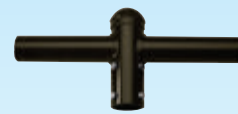

Straight Square Steel Poles PSSS Series

Shown with "P2" Tenon without Base Cover. Bronze Finish

Straight Round Aluminum Poles PSRA Series

Shown with "P3" Tenon with Base Cover. Black Finish

POLE TOP OPTIONS

P3
(Round Poles Only)
2 1/8" x 3" Tenon

P2
(Square and Round Poles)
2 3/8" x 4" Tenon

D2
Drilled
2 @ 180°

D4
Drilled
4 @ 180°

Architectural Pole Accessories

LIGHTING & ELECTRICAL PRODUCTS GROUP

Pole Top Fittings for Round or Square Poles:

Fit 2 3/8" (P2) Tenons

Single Spoke Bracket
PTSB1SZ

Twin Spoke Bracket, 90° Arms
PTSB290SZ

Twin Spoke Bracket, 180° Arms
PTSB2180SZ

Triple Spoke Bracket, 90° Arms
PTSB390SZ*

Triple Spoke Bracket, 120° Arms
PTSB3120SZ*