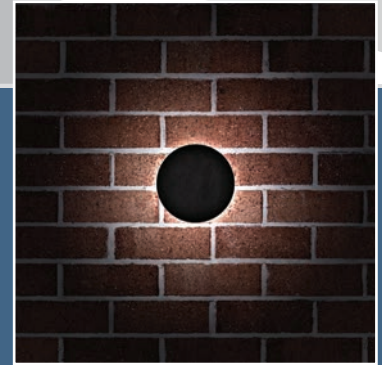

## PRODUCT OVERVIEW

The modern-urban inspired Dot provides accent wall wash pattern illumination with a contemporary flair. The Dot's long-lasting LEDs lifespan is ideal for Architectural Accent Lighting to create a compelling exterior façade for years to come. The specially designed 120° and 180° shields transform The Dot into an Up or Down light.

The die cast aluminium housing is finished with a weather-resistant textured powdercoat finish providing years of service. The precision vandal-resistant, UV-stabilised polycarbonate optical lens produces a Type V distribution and protects the internal components. Available with 16 or 17 Watt EasyLED arrays in three colour temperatures (3000K, 4000K and 5000K), which produce up to 760 delivered lumens. Designed to replace outdated HID systems, with an energy savings of 80% or more versus comparable Metal Halide systems.