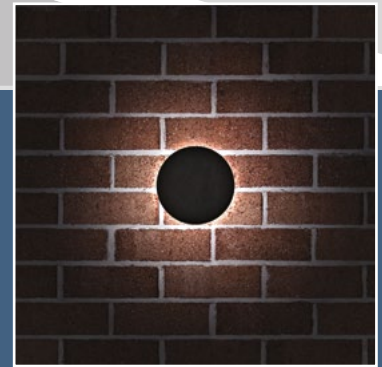

## PRODUCT OVERVIEW

The modern-urban inspired Dot provides accent wall wash pattern illumination with a contemporary flair. The Dot's long-lasting LEDs lifespan is ideal for Architectural Accent Lighting to create a compelling exterior façade for years to come. The specially designed 120° and 180° shields transform The Dot into an Up or Down light.

The die cast aluminium housing is finished with a weather-resistant textured powdercoat finish providing years of service. The precision vandal-resistant, UV-stabilised polycarbonate optical lens produces a Type V distribution and protects the internal components. Available with 16 or 17 Watt EasyLED arrays in three colour temperatures (3000K, 4000K and 5000K), which produce up to 760 delivered lumens. Designed to replace outdated HID systems, with an energy savings of 80% or more versus comparable Metal Halide systems.