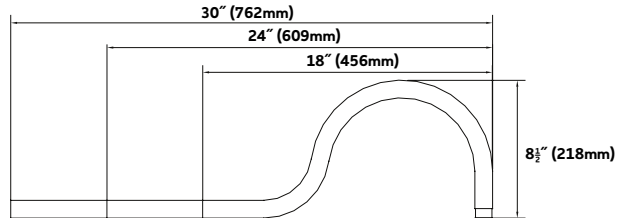

# GN GOOSENECK DECORATIVE ARMS

Preliminary, specifications subject to change. Refer to published specification sheet for most current information.

GNA01336 Classic Hook

GNA03330P Straight Offset

GNA05336 Round Hook