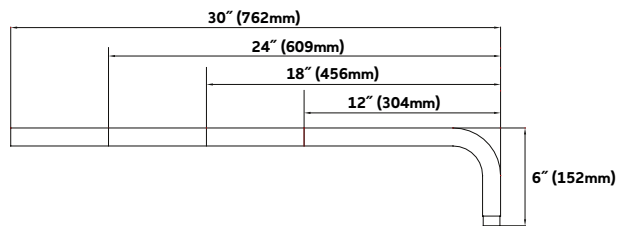

GN GOOSENECK DECORATIVE ARMS

Preliminary, specifications subject to change. Refer to published specification sheet for most current information.

GNA02330P Straight