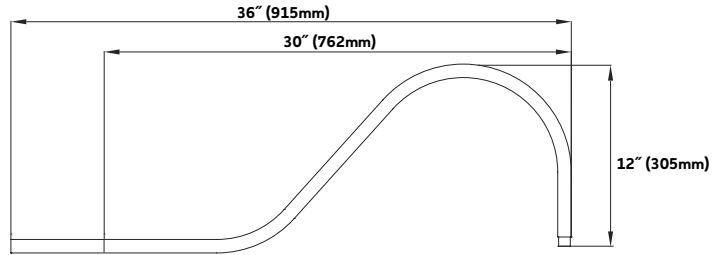

# GN GOOSENECK DECORATIVE ARMS

Preliminary, specifications subject to change. Refer to published specification sheet for most current information.

GNA01336 Classic Hook

GNA03330P Straight Offset

GNA05336 Round Hook