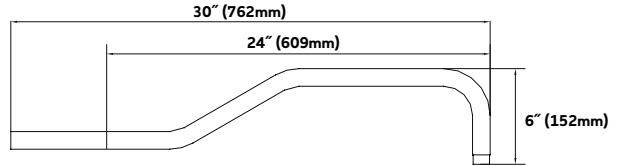

# GN GOOSENECK DECORATIVE ARMS

Preliminary, specifications subject to change. Refer to published specification sheet for most current information.

GNA01336 Classic Hook

GNA03330P Straight Offset

GNA05336 Round Hook