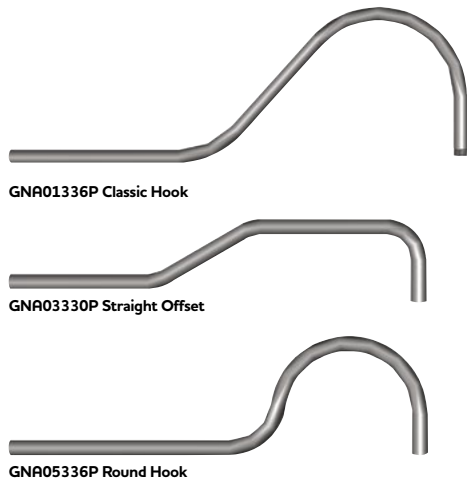

GNA04330P Straight Rise

GNA02330P Straight

GNA01336P Classic Hook

GNA03330P Straight Offset

GNA05336P Round Hook